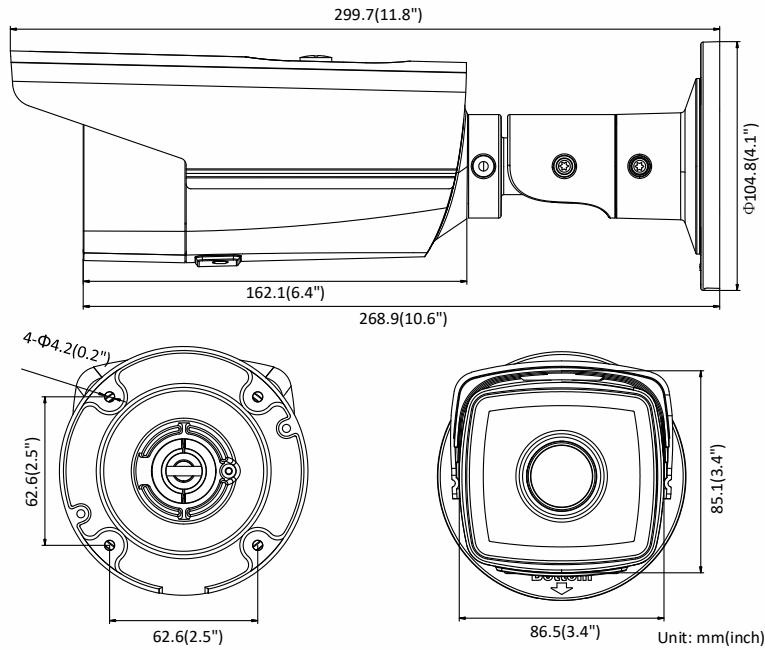

Dimension

Accessory

Distributed by

DS-1260ZJ(Black)
Junction Box

Headquarters

No.555 Qianmo Road, Binjiang District,
Hangzhou 310051, China
T +86-571-8807-5998
overseasbusiness@hikvision.com

Hikvision USA
T +1-909-895-0400
sales.usa@hikvision.com

Hikvision Europe
T +31-23-55-42-770
info.eu@hikvision.com

Hikvision Middle East
T +971-4-8816086
salesme@hikvision.com

Hikvision Russia
T +7-495-669-67-99
saleru@hikvision.com

Hikvision India
T +91-22-28469900
sales@pramahikvision.com

Hikvision Italy
T +39-0438-6902
info.it@hikvision.com

Hikvision France
T +33(0)1-85-330-450
info.fr@hikvision.com

Hikvision Spain
T +34-91-737-16-55
info.es@hikvision.com

Hikvision Poland
T +48-22-460-01-50
poland@hikvision.com

Hikvision UK
T +01628-902140
support.uk@hikvision.com

Hikvision Singapore
T +65-6684-4718
sg@hikvision.com

Hikvision Oceania
T +61-2-8599-4233
salesau@hikvision.com

Hikvision Canada
T +1-909-895-0400
sales.usa@hikvision.com

Hikvision Korea
T +82-31-731-8841
sales.korea@hikvision.com

Hikvision Brazil
T +55 11 3318-0050
Latam.support@hikvision.com

Hikvision Africa
T +27 (10) 0351172
sale.africa@hikvision.com

Hikvision Hong Kong
T +852-2151-1761